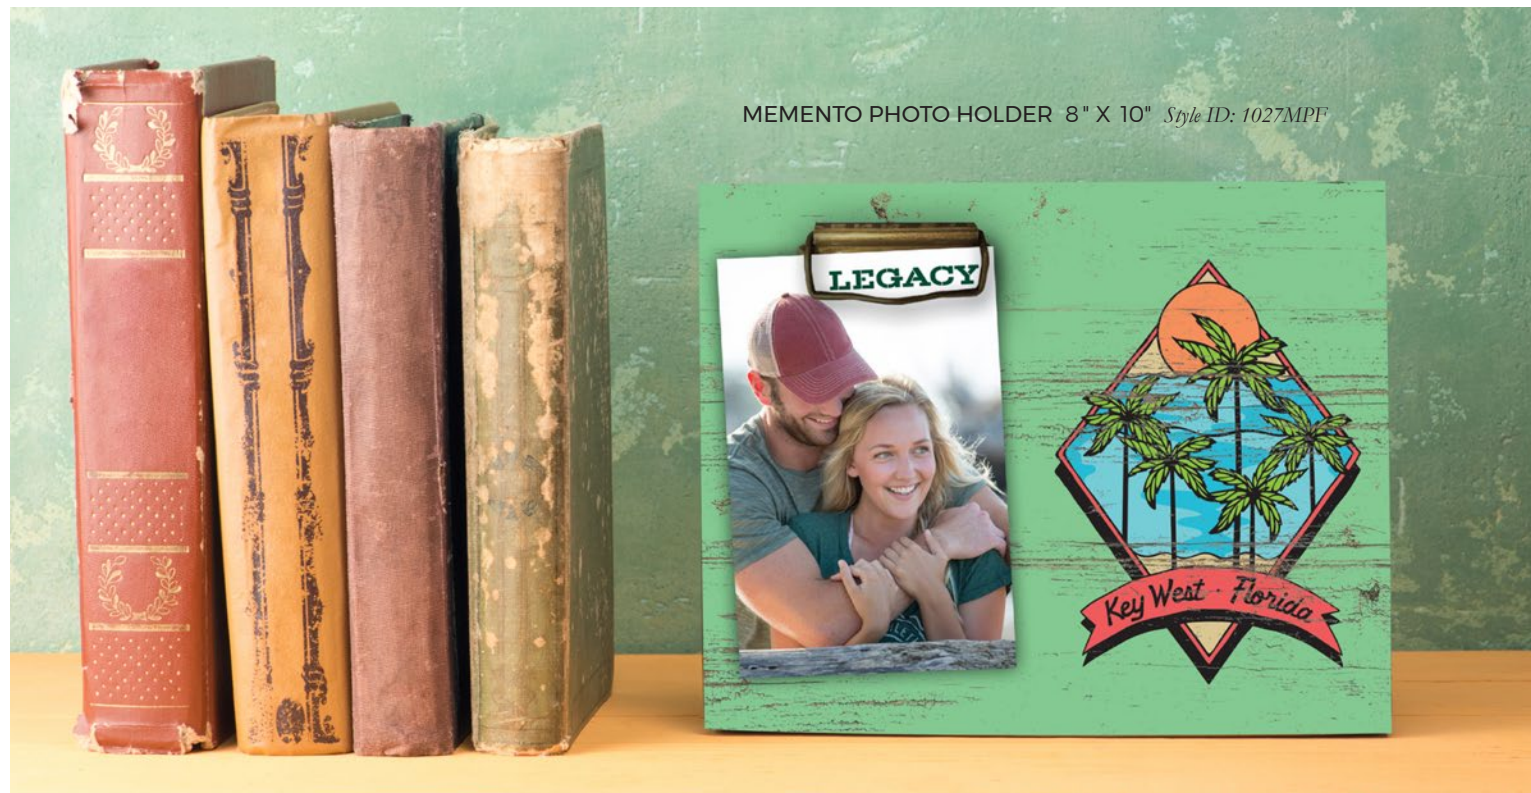

# BARKY COLLECTION

1

2

NEW

3

4

MEMENTO PHOTO HOLDER 8" X 10" *Style ID: 1027MPF*

- 1. BARKY DOORWAY SIGN  
23.5" X 6.5" *Style ID: 1070BDS*
- 2. BARKY DRIFTWOOD PLANK SIGN  
16" X 4.5" *Style ID: 1070BDP*
- 3. BARKY PLANK SIGN  
12" X 16" *Style ID: 1070BS12*
- 4. BARKY TABLE TOP SIGN  
7" X 5.5" *Style ID: 1070BTT*
- 5. BARKY COASTER (SINGLE)  
4" X 4.25" *Style ID: 1070BC*
- 6. BARKY COASTERS (4-PACK)  
4" X 4.25" *Style ID: 1070BCS*