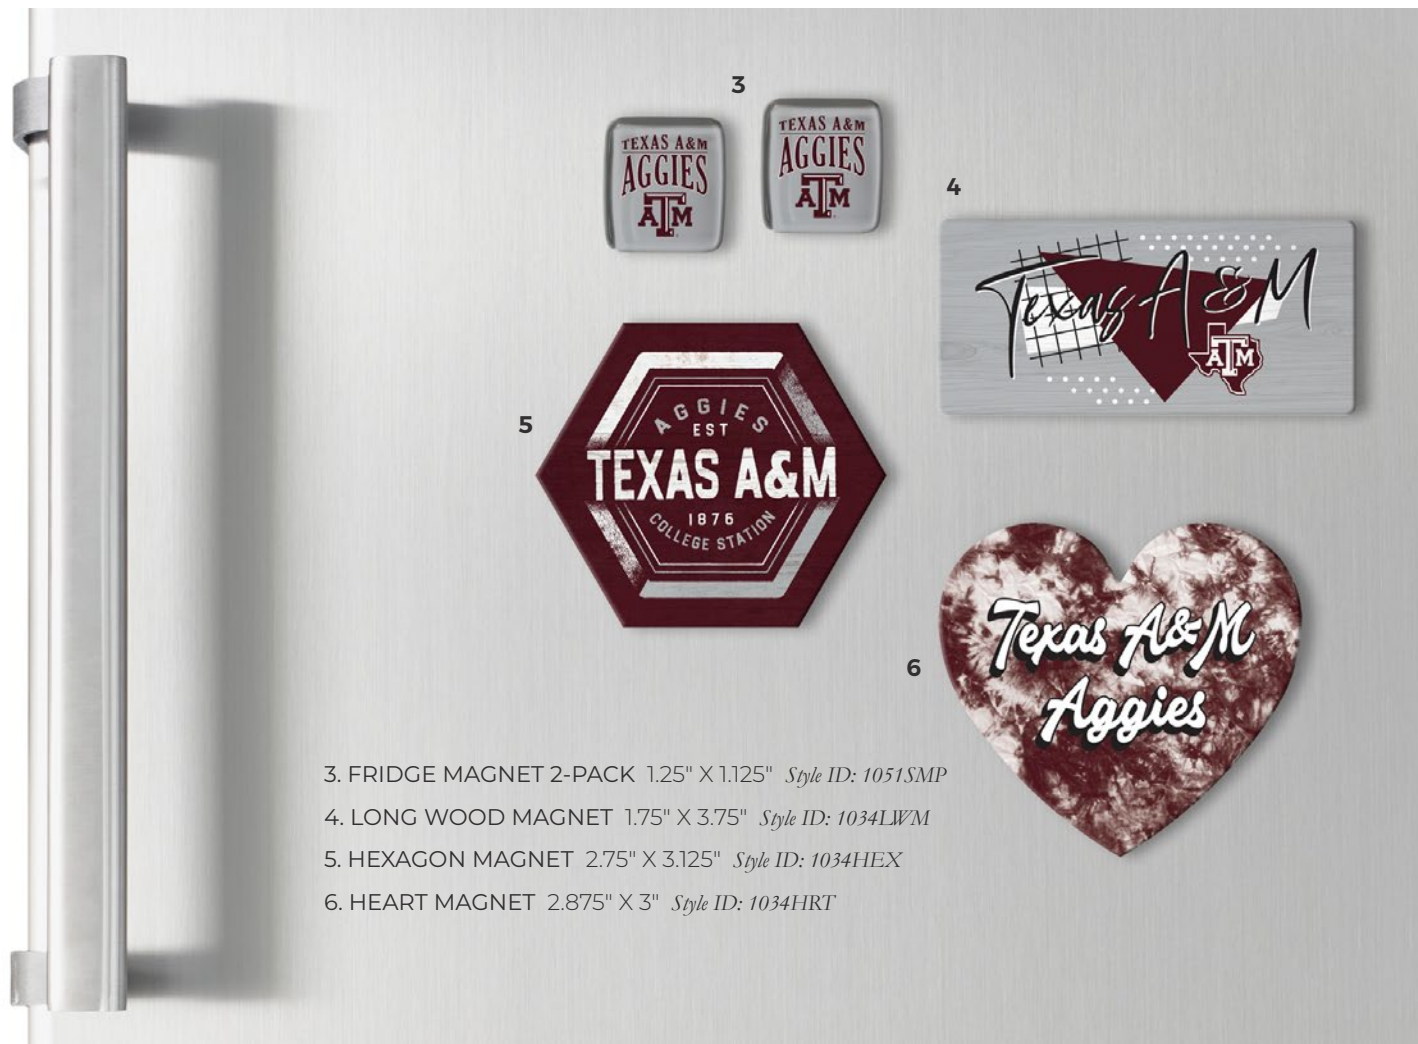

## COASTERS AND BOTTLE OPENER

1. THIRSTY COASTER 4-PACK  
4" X 4" *Style ID: 1001CS*
2. SINGLE THIRSTY COASTER - ROUND  
4" X 4" *Style ID: 1003CC*
3. SINGLE THIRSTY COASTER - SQUARE  
4" X 4" *Style ID: 1002CS*
4. WALL MOUNT BOTTLE OPENER  
4.5" X 12" *Style ID: 1018WBO*
5. THIRSTY CAR COASTER 2-PACK  
2.75" X 2.75" *Style ID: 1001CAR*

Also see Barky coasters on page 11

- 1. WOOD MAGNET 2.5" X 3.5" *Style ID: 1034WM*
- 2. SQUARE WOOD MAGNET 2.75" X 2.75" *Style ID: 1034SWM*

- 3. FRIDGE MAGNET 2-PACK 1.25" X 1.125" *Style ID: 1051SMP*
- 4. LONG WOOD MAGNET 1.75" X 3.75" *Style ID: 1034LWM*
- 5. HEXAGON MAGNET 2.75" X 3.125" *Style ID: 1034HEX*
- 6. HEART MAGNET 2.875" X 3" *Style ID: 1034HRT*